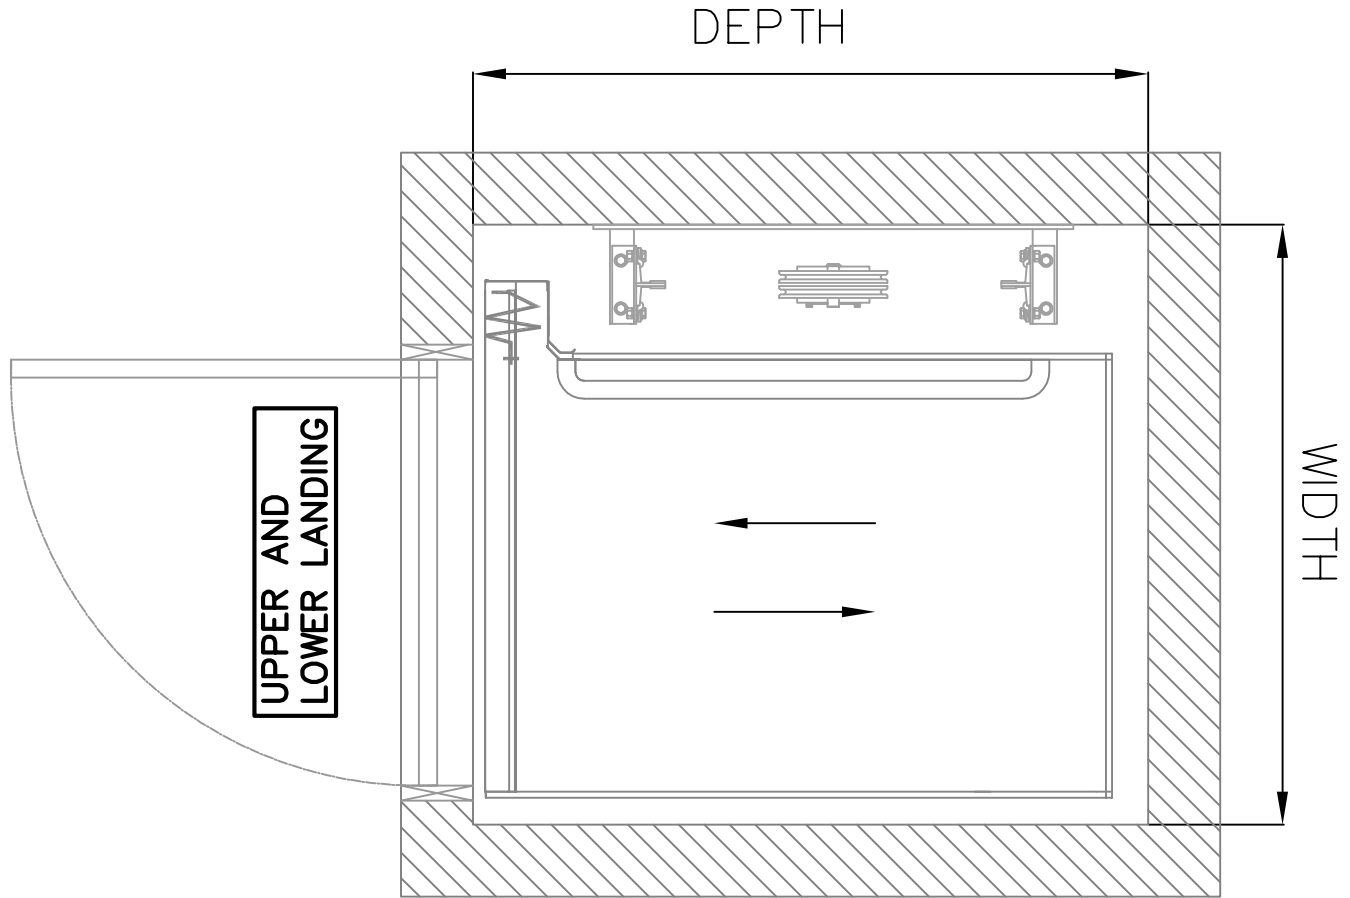

STYLE 1L

Car Size	Depth	Width
914x1219 [36x48]	1448mm [57"]	1295mm [51"]

SCALE 1:16

REVISED 6/25/13