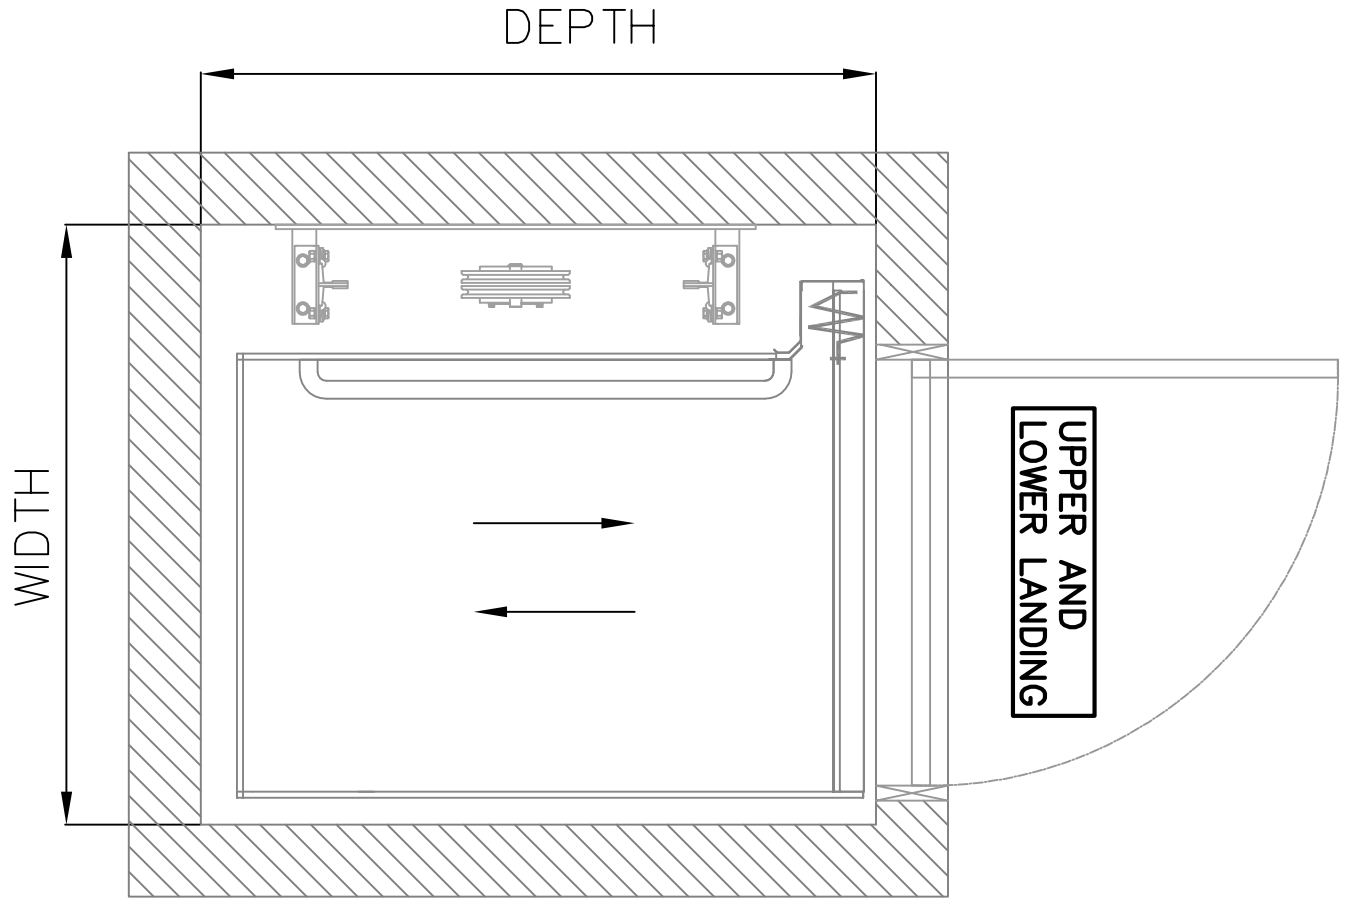

STYLE 1R

Car Size	Depth	Width
914x1219 [36x48]	1448mm [57"]	1295mm [51"]

SCALE 1:16

REVISED 6/25/13