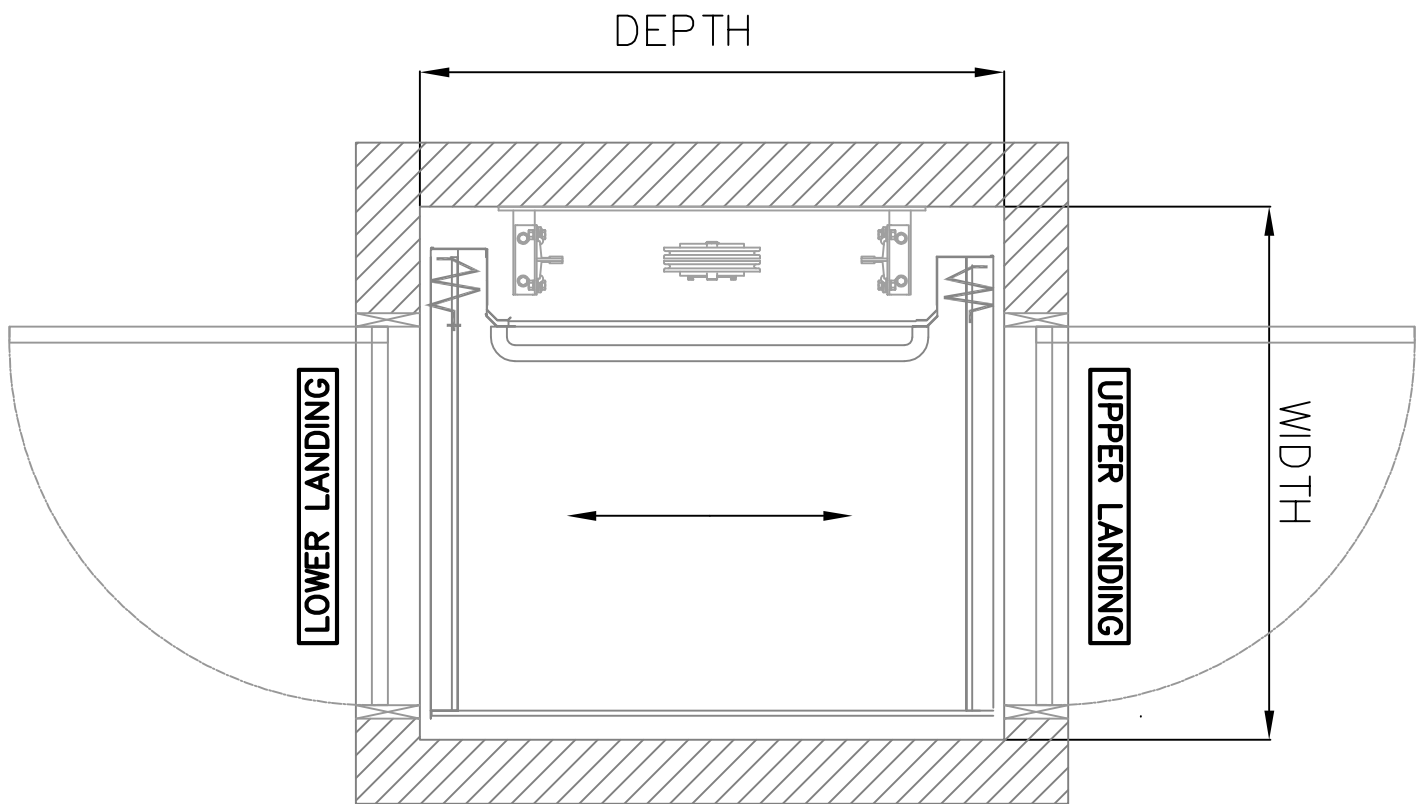

STYLE 2

Car Size	Depth	Width
914x1219 [36x48]	1422mm [56"]	1295mm [51"]

SCALE 1:18

REVISED 6/25/13