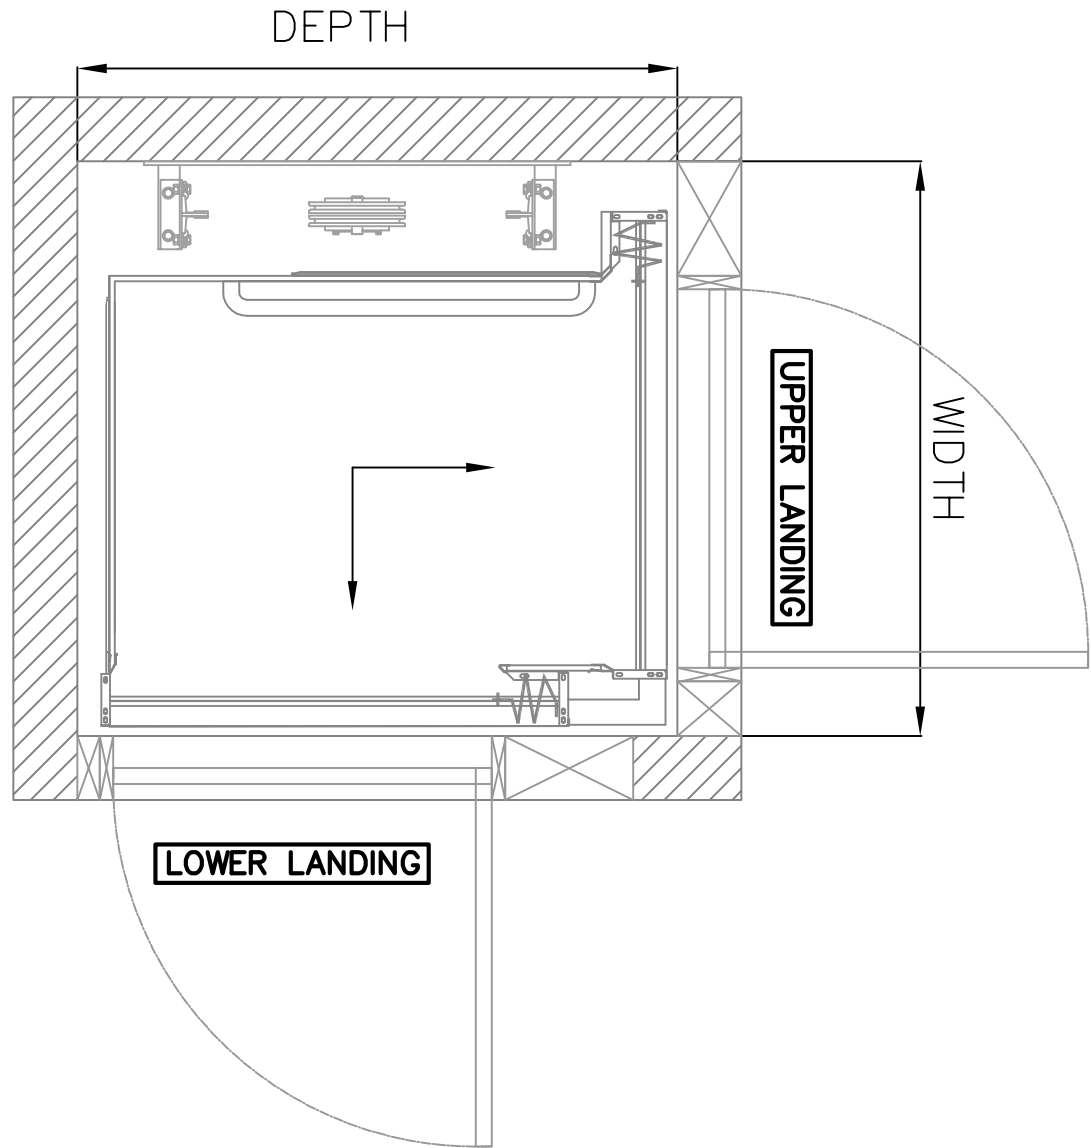

STYLE 3

Car Size	Depth	Width
914x1219 [36x48]	1448mm [57"]	1410mm [55½"]

SCALE 1:18

REVISED 6/25/13