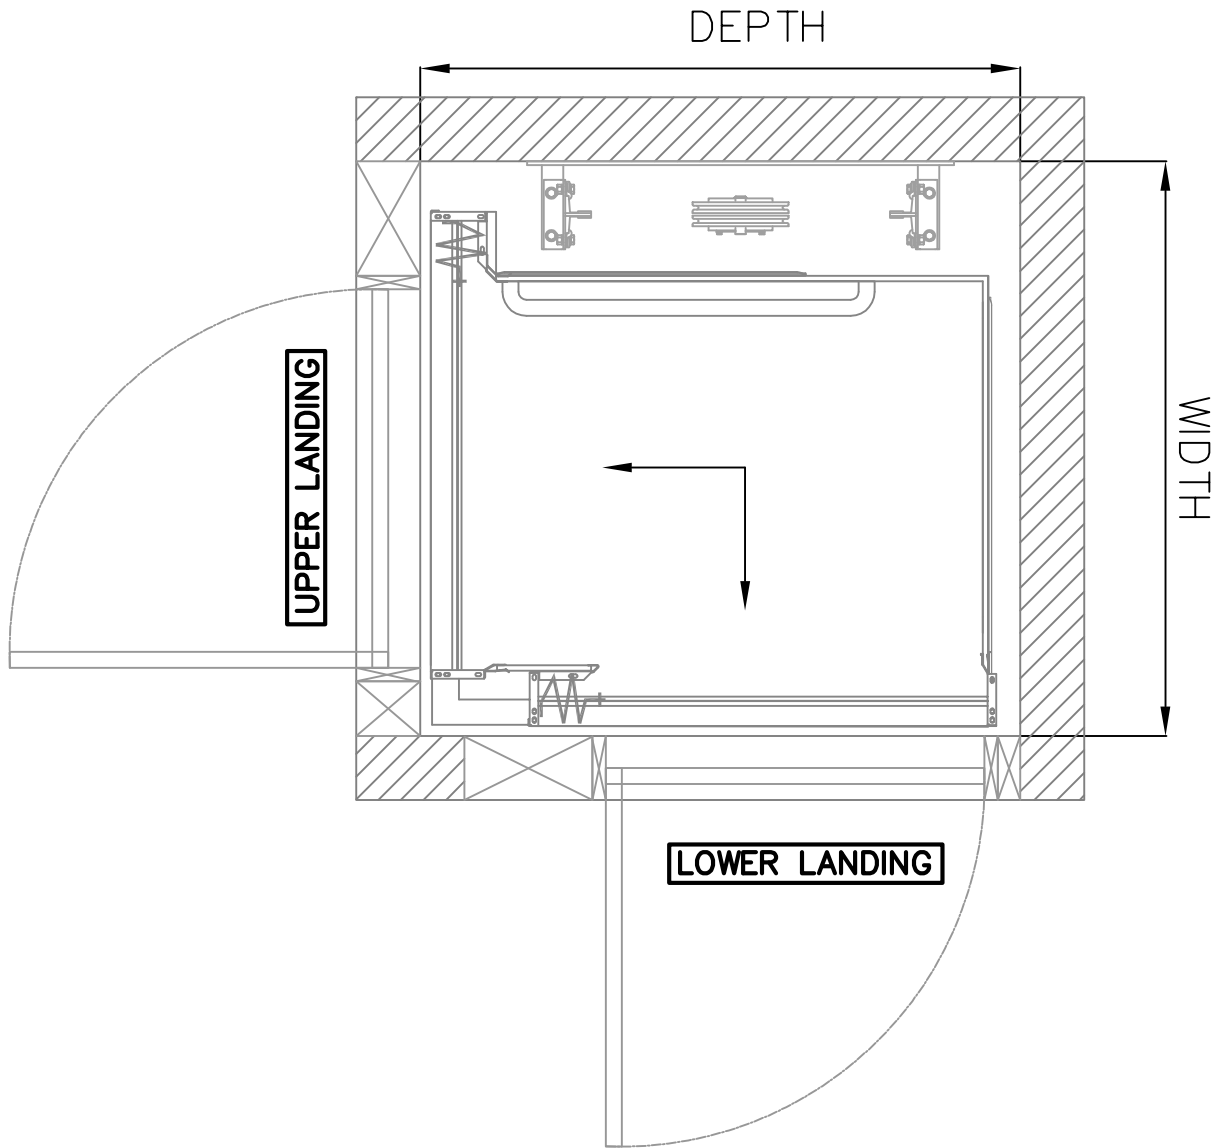

STYLE 4

Car Size	Depth	Width
914x1219 [36x48]	1448mm [57"]	1410mm [55½"]

SCALE 1:18

REVISED 6/25/13