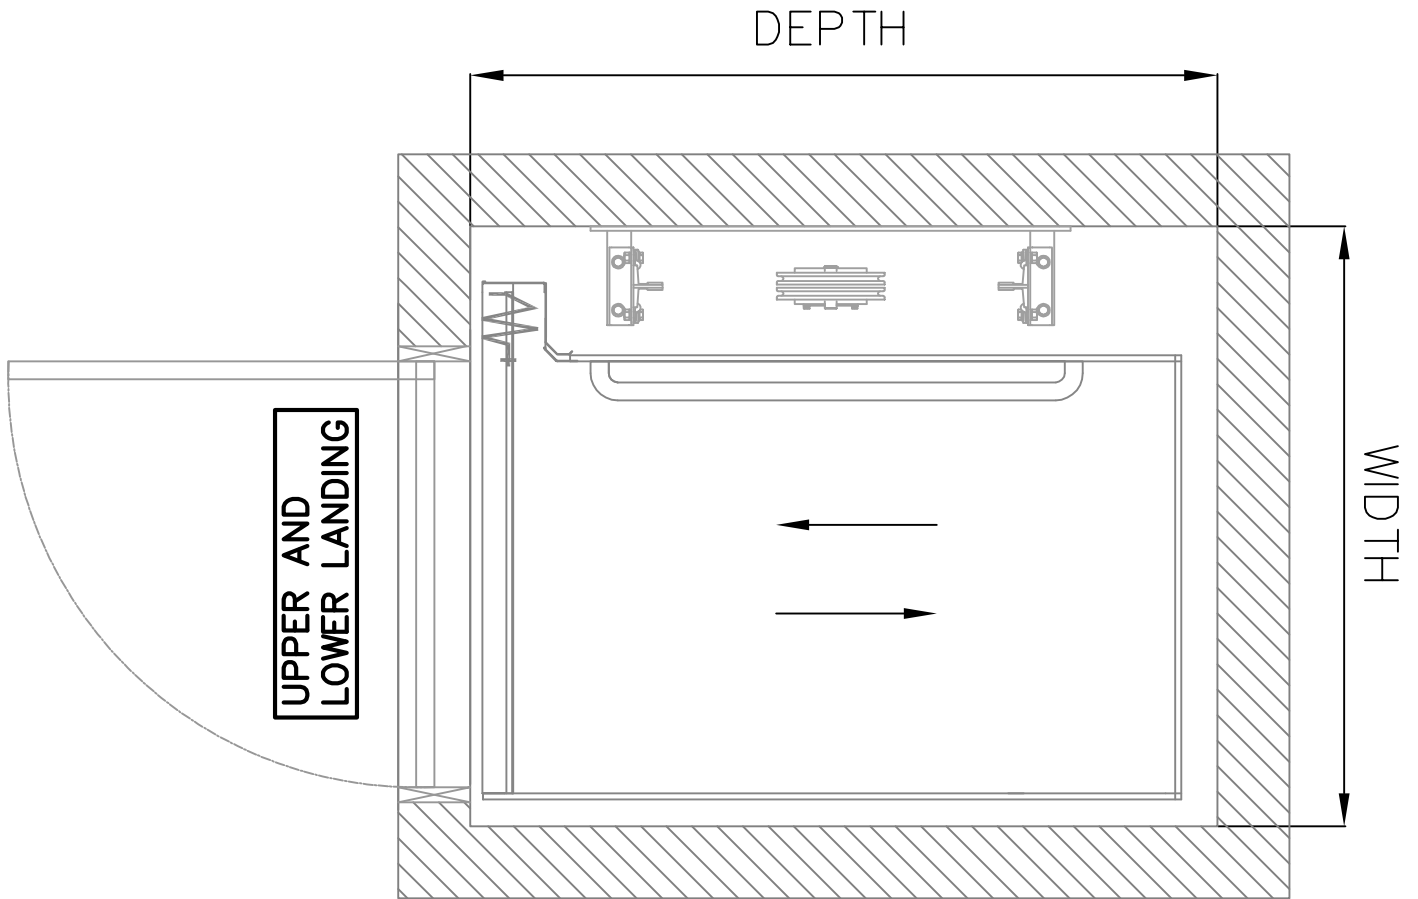

STYLE 1L

Car Size	Depth	Width
914x1372 [36x54]	1600mm [63"]	1295mm [51"]

SCALE 1:16

REVISED 6/25/13