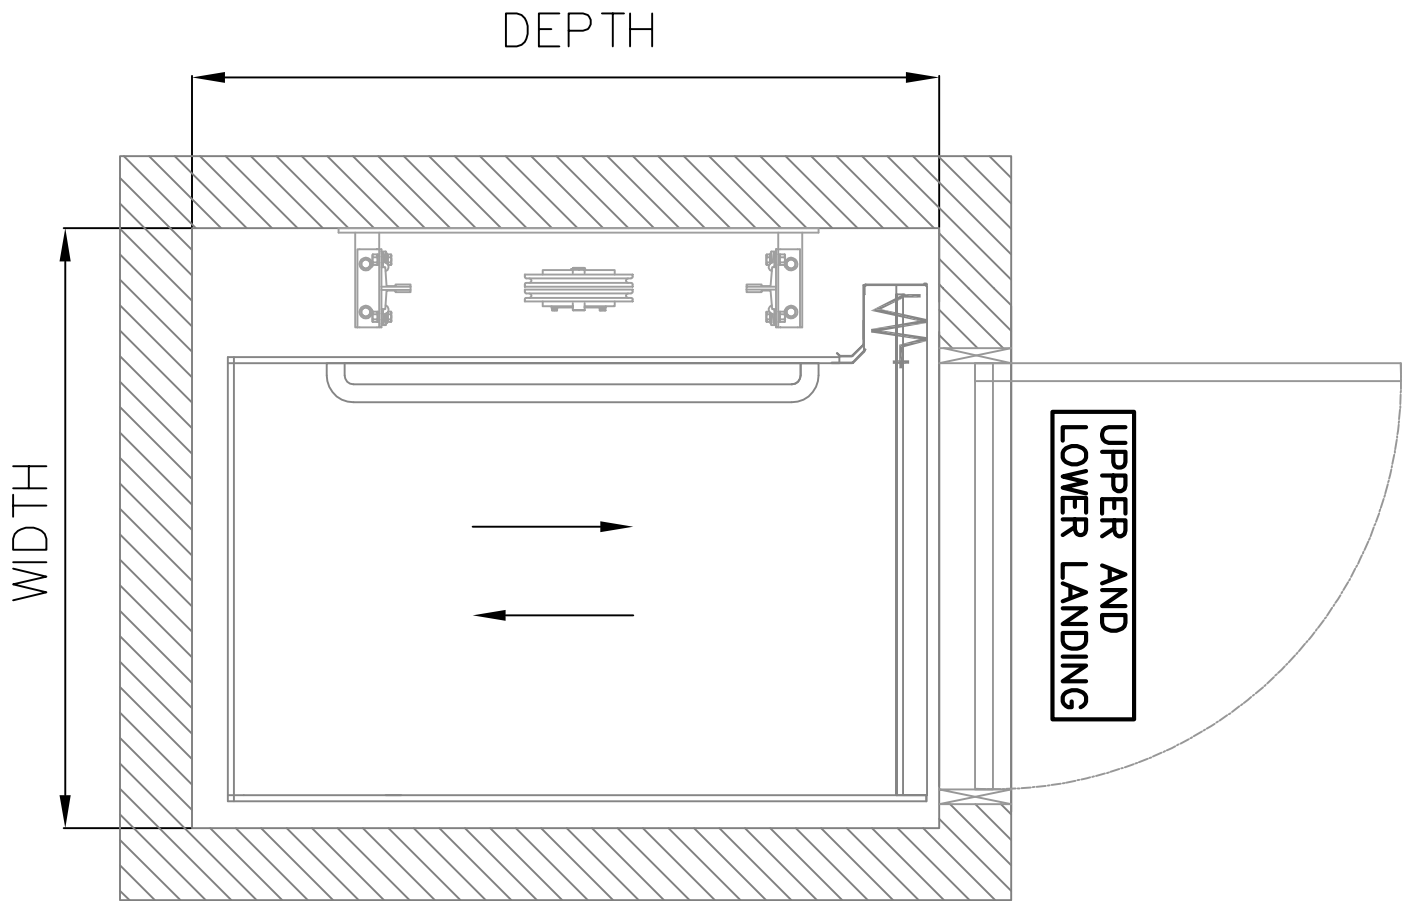

STYLE 1R

Car Size	Depth	Width
914x1372 [36x54]	1600mm [63"]	1295mm [51"]

SCALE 1:16

REVISED 6/25/13