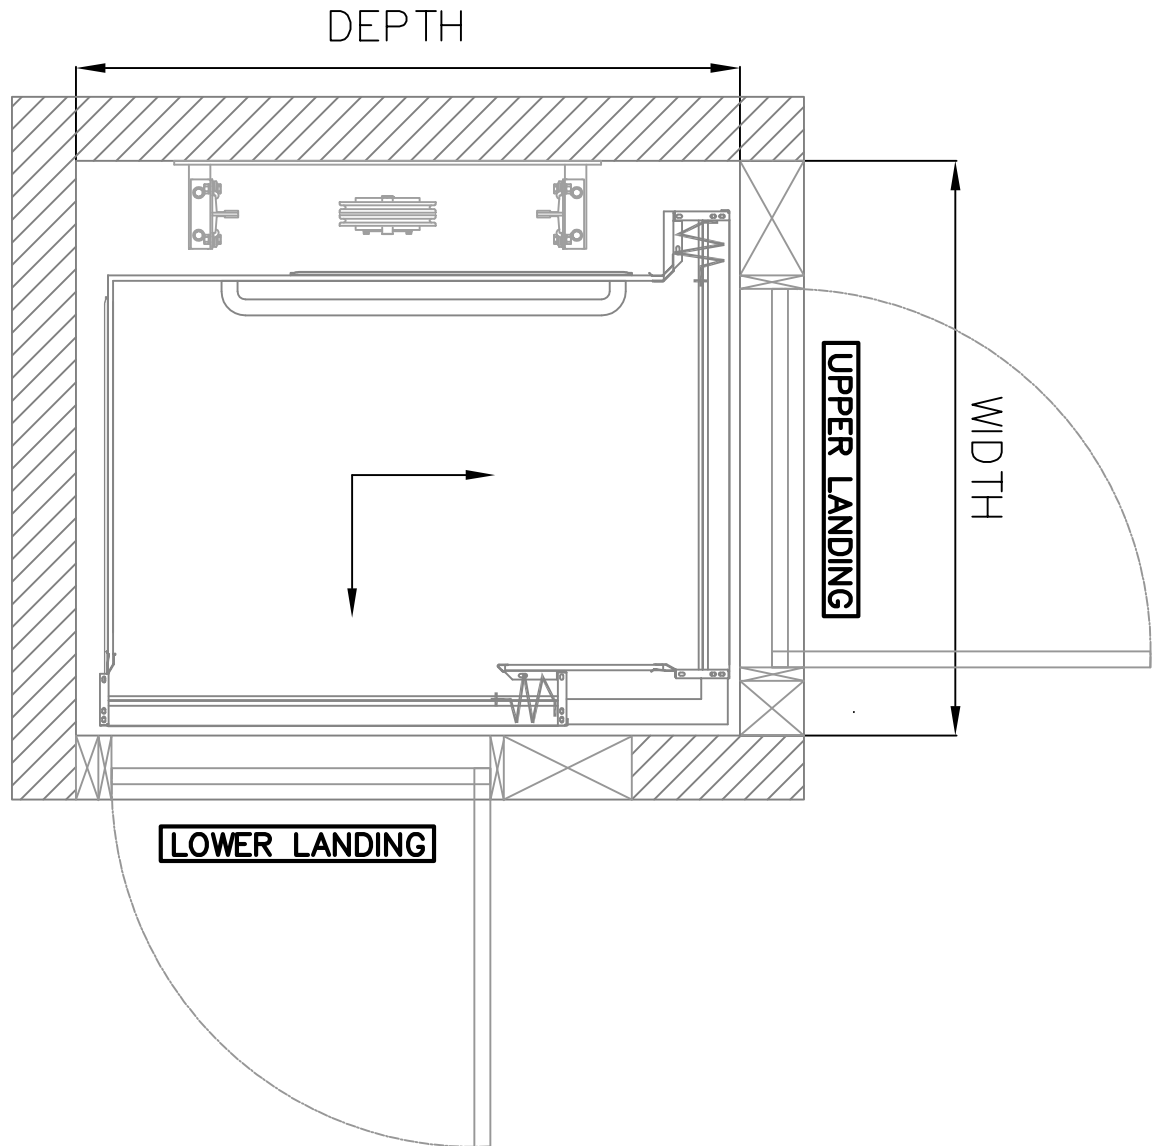

STYLE 3

Car Size	Depth	Width
914x1372 [36x54]	1600mm [63"]	1410mm [55½"]

SCALE 1:18

REVISED 6/25/13