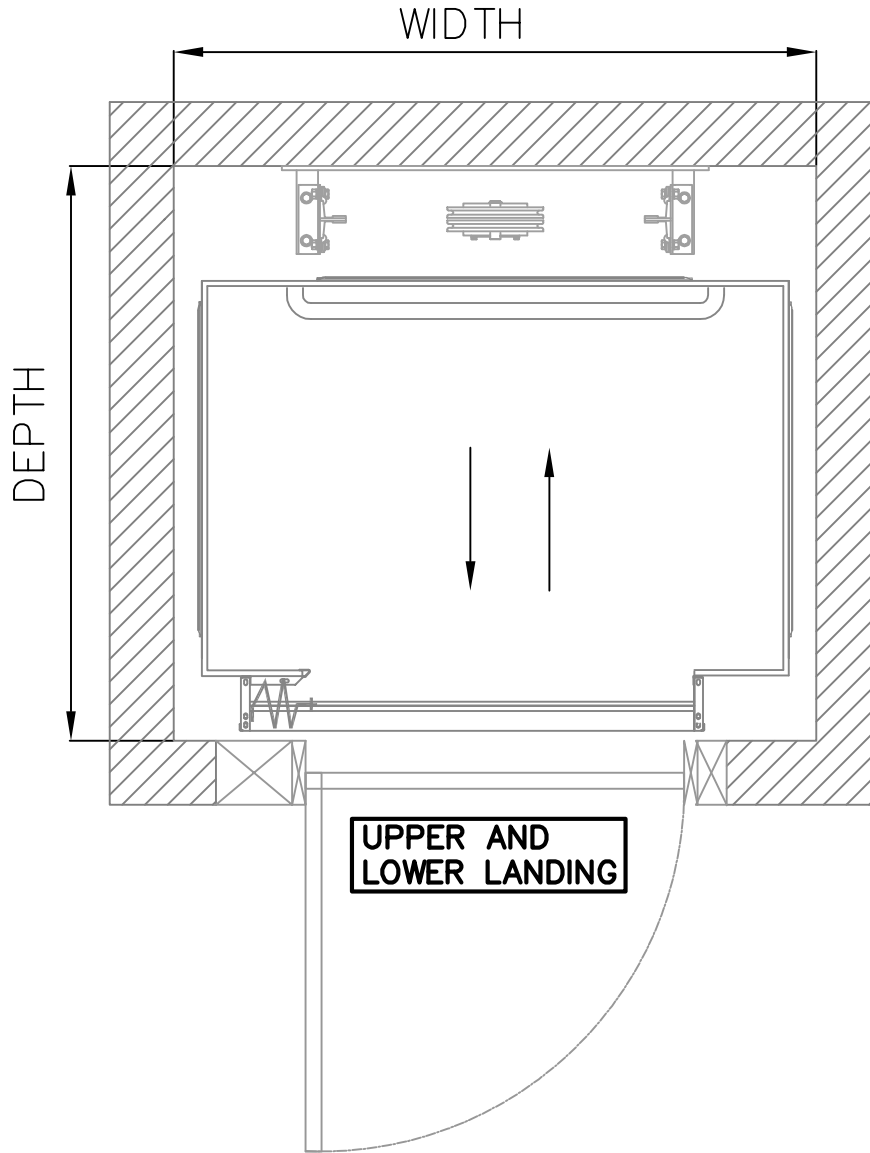

STYLE 5

Car Size	Depth	Width
914x1372 [36x54]	1368mm [55½"]	1530mm [60¼"]

SCALE 1:18

REVISED 6/25/13