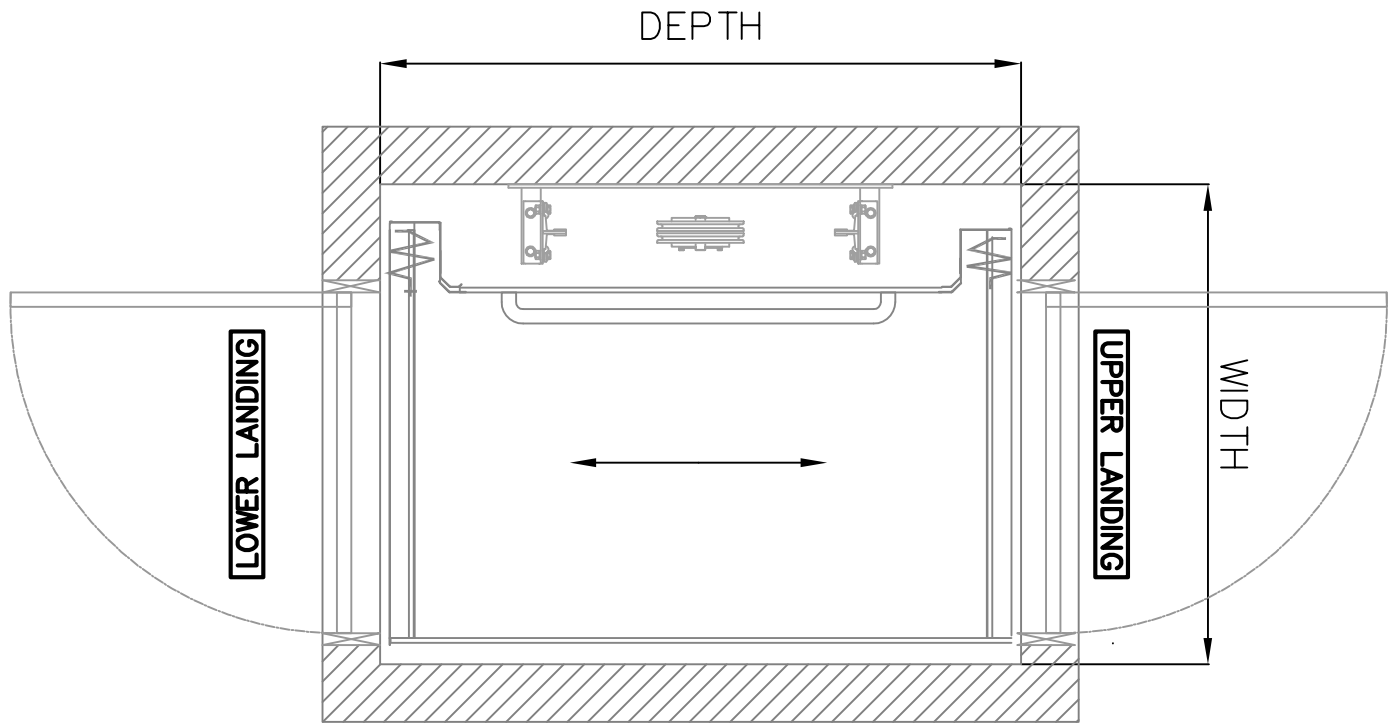

STYLE 2

Car Size	Depth	Width
914x1524 [36x60]	1727mm [68"]	1295mm [51"]

SCALE 1:20

REVISED 6/25/13