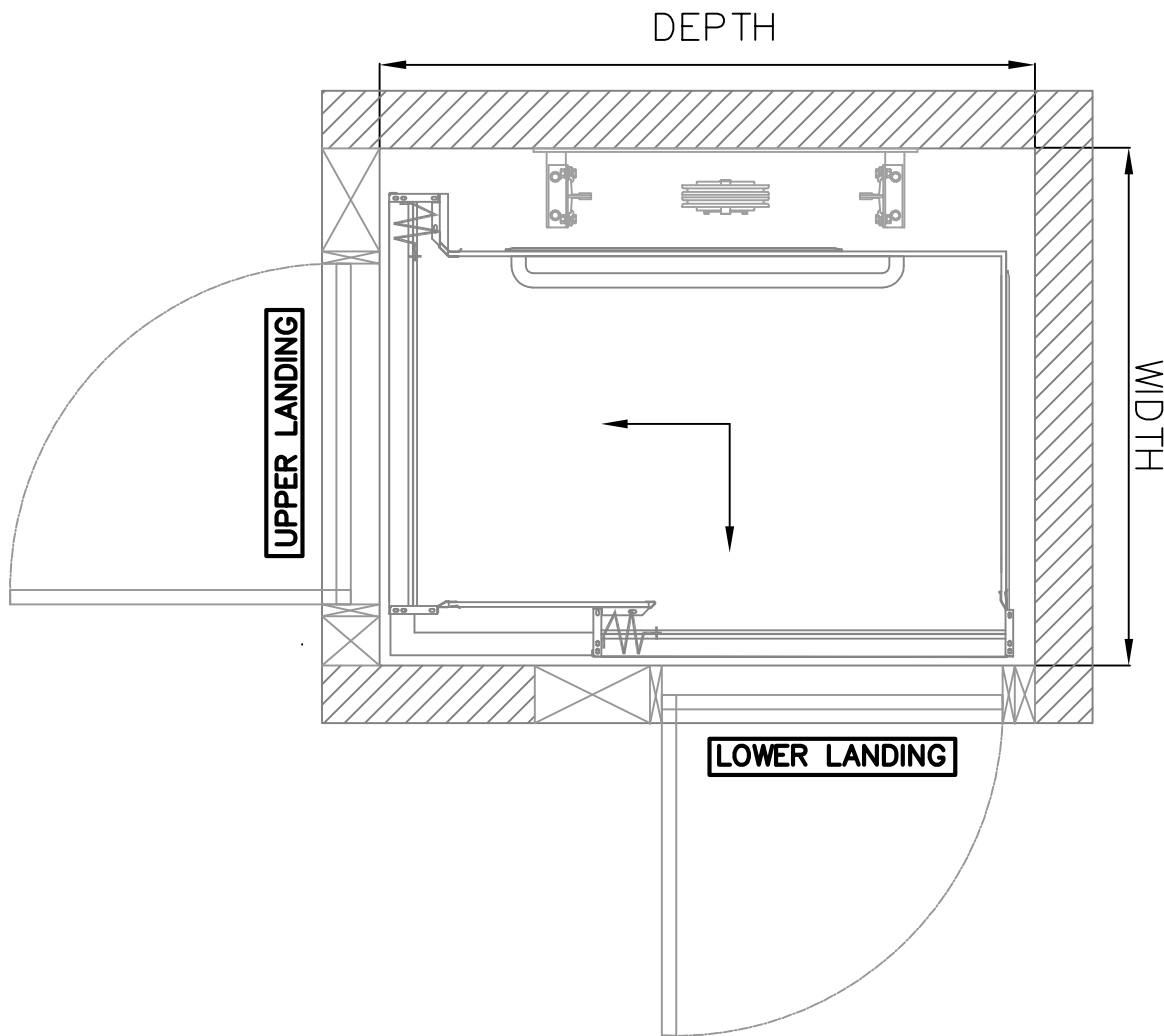

STYLE 4

Car Size	Depth	Width
914x1524 [36x60]	1753mm [69"]	1410mm [55½"]

SCALE 1:20

REVISED 6/25/13